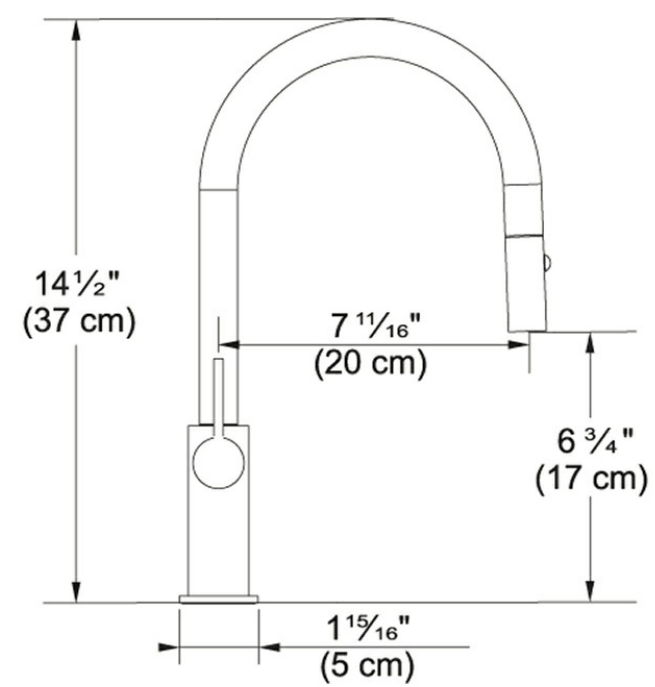

### Product Picture

### Technical Drawing

### Product Information

Version	Arc Spout
Spray Type	Full and Needle Spray
Faucet Operation	Side Lever
Flow Rate	1.75 gpm
Cartridge	Ceramic Cartridge
Where to buy	Showroom
Countertop hole diameter	1 3/8"